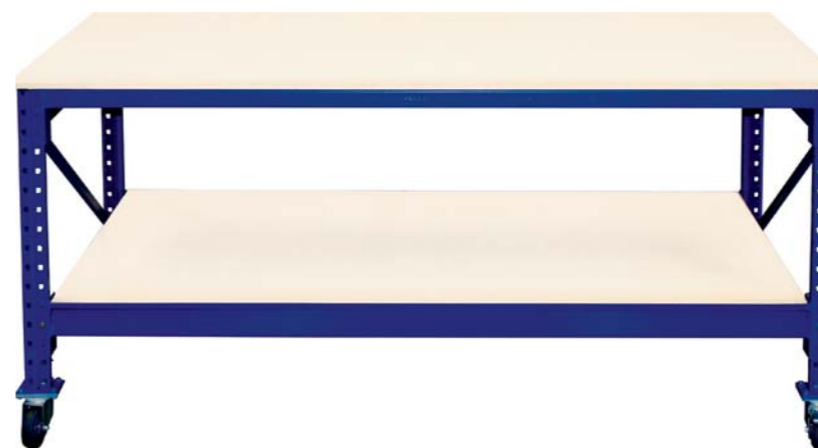

Ultimate Mobile Medium Duty Workbench

- › Very Robust & Durable
- › 400kg Rating
- › 25mm MDF Top
- › Complete with 4 Swivel Castors (2 with Brakes)

Code	Dimensions (mm)	Was	Now
111001	2020 x 950D x 900H	$419.00	$377.00
111009	2020 x 650D x 900H	$399.00	$359.00

1800 772 726

sales@allstoragesystems.com.au

www.allstoragesystems.com.au