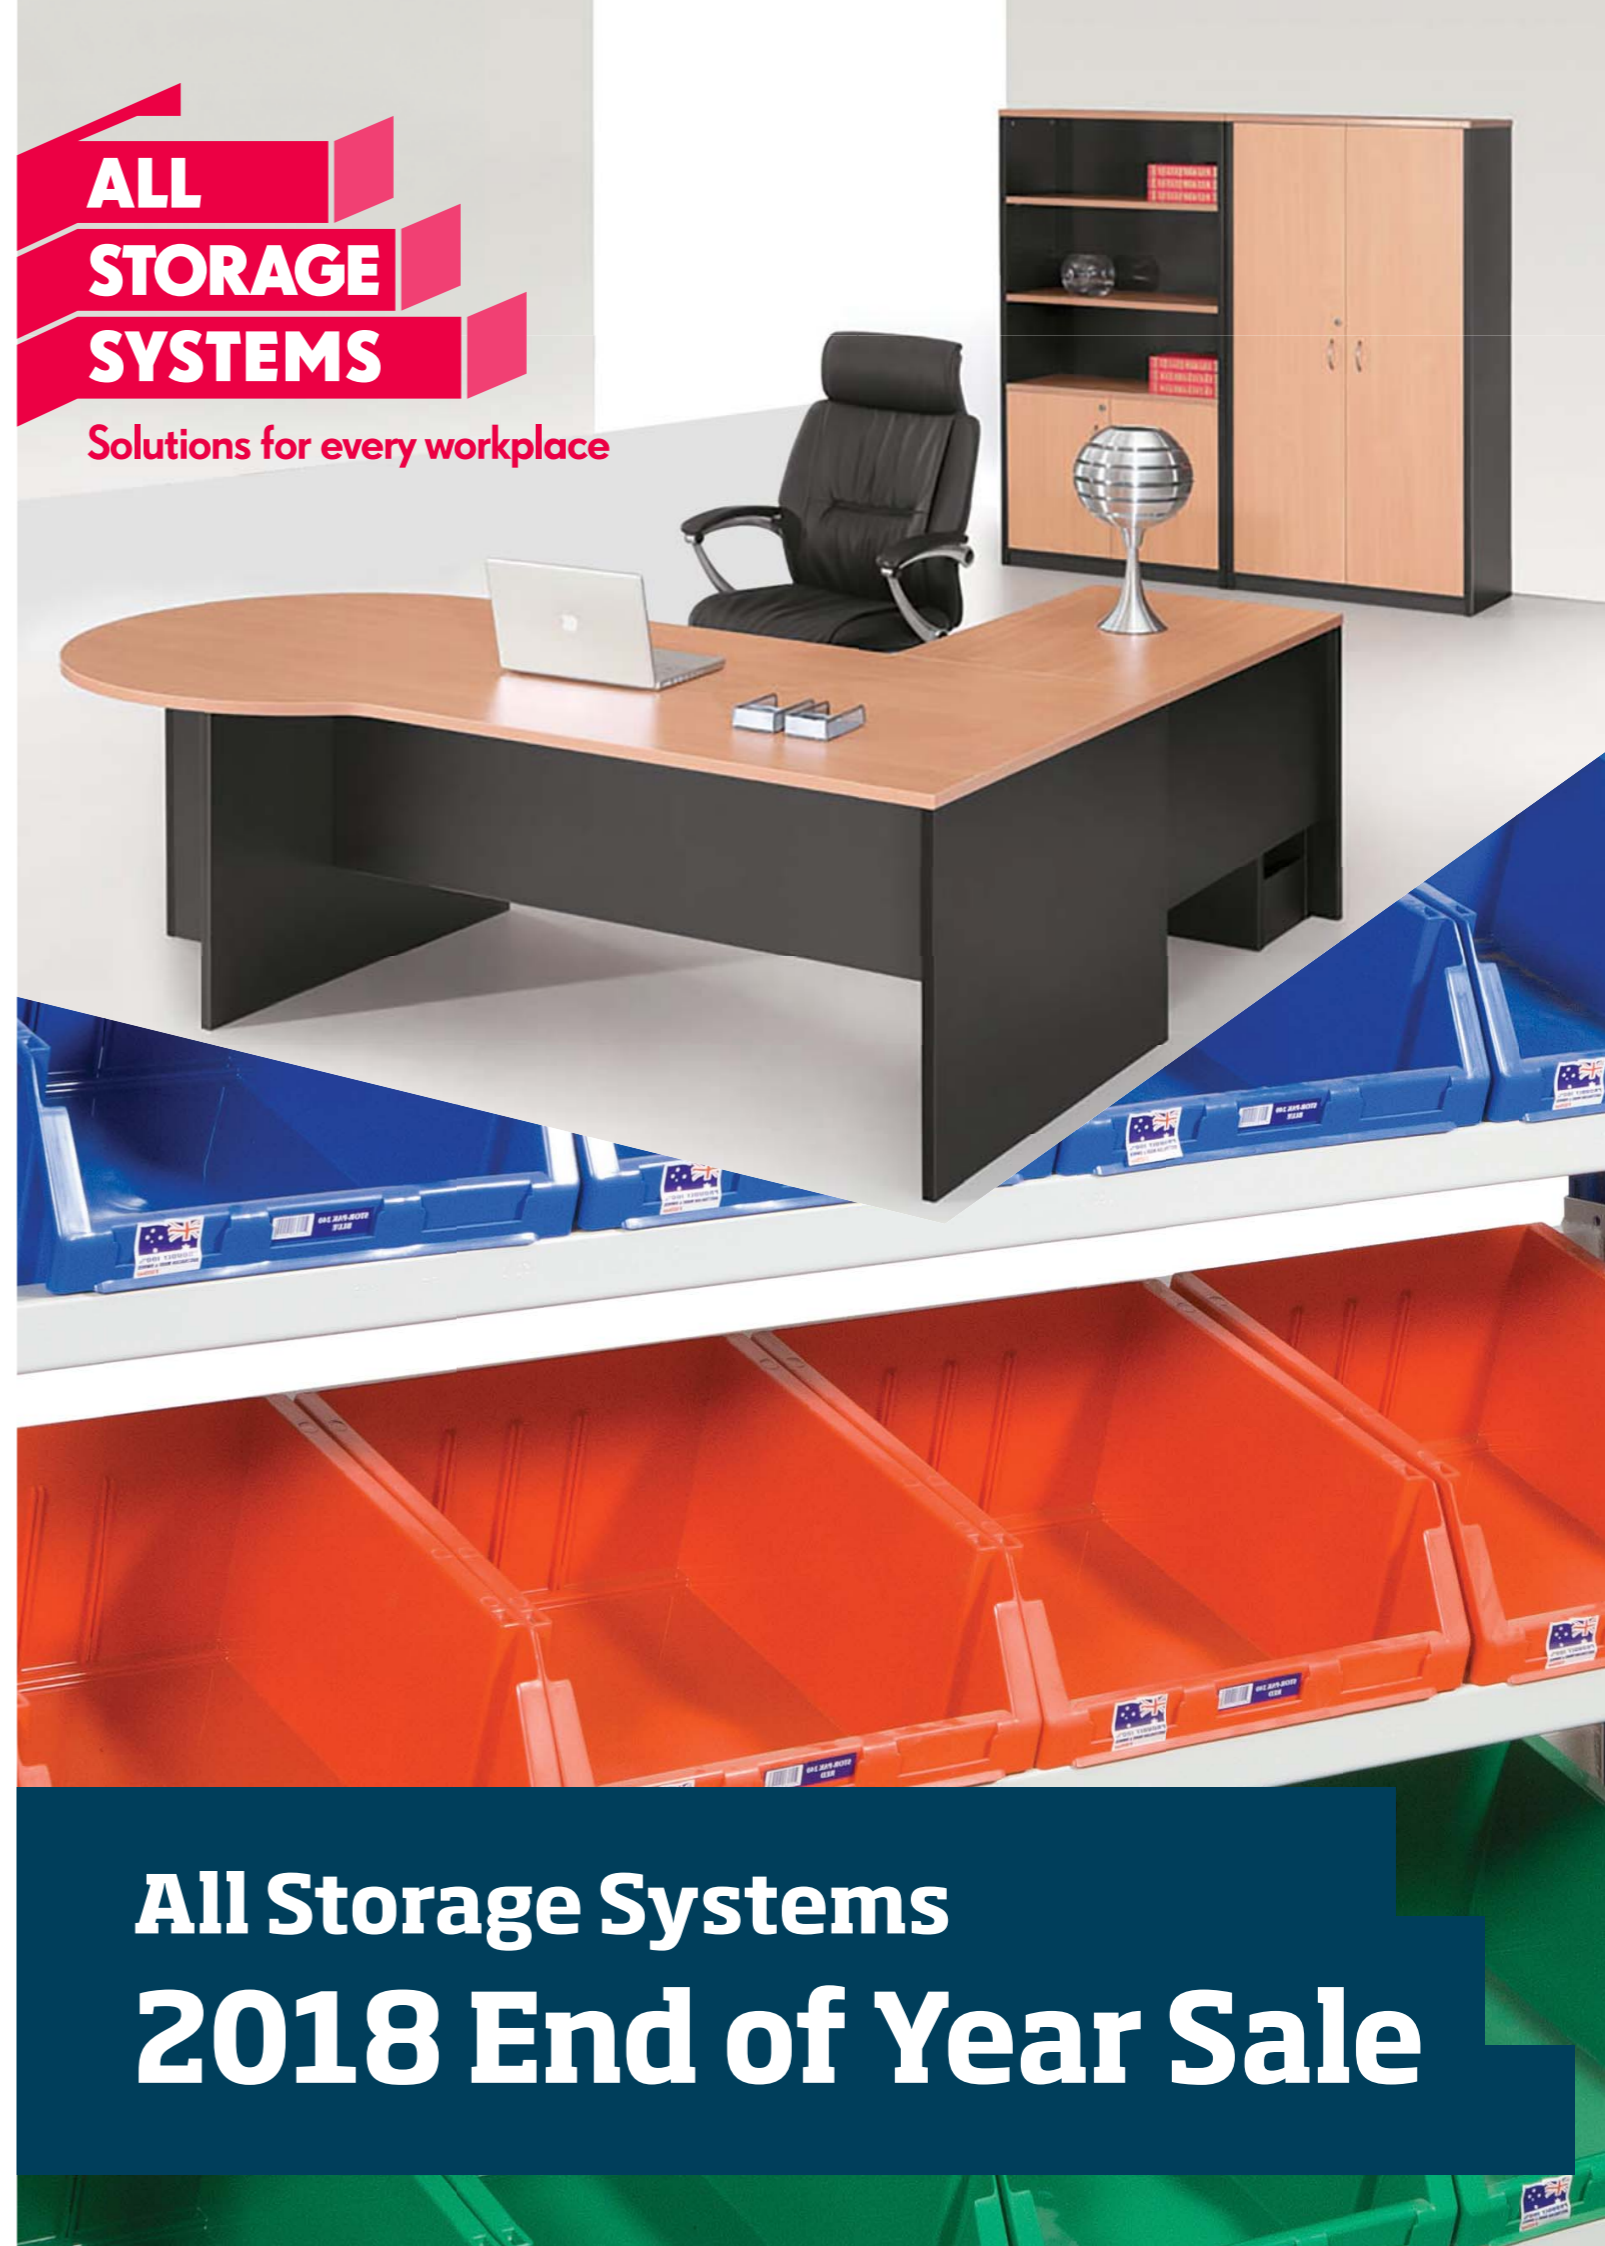

ALL STORAGE SYSTEMS

Solutions for every workplace

All Storage Systems 2018 End of Year Sale

ALL STORAGE SYSTEMS

Solutions for every workplace

CALL TODAY **1800 772 726**

✉ sales@allstoragesystems.com.au

🌐 www.allstoragesystems.com.au

All Storage Systems reserve the right to alter or amend product information and pricing as necessary without prior notice to customers. Prices valid until 21st December 2018.