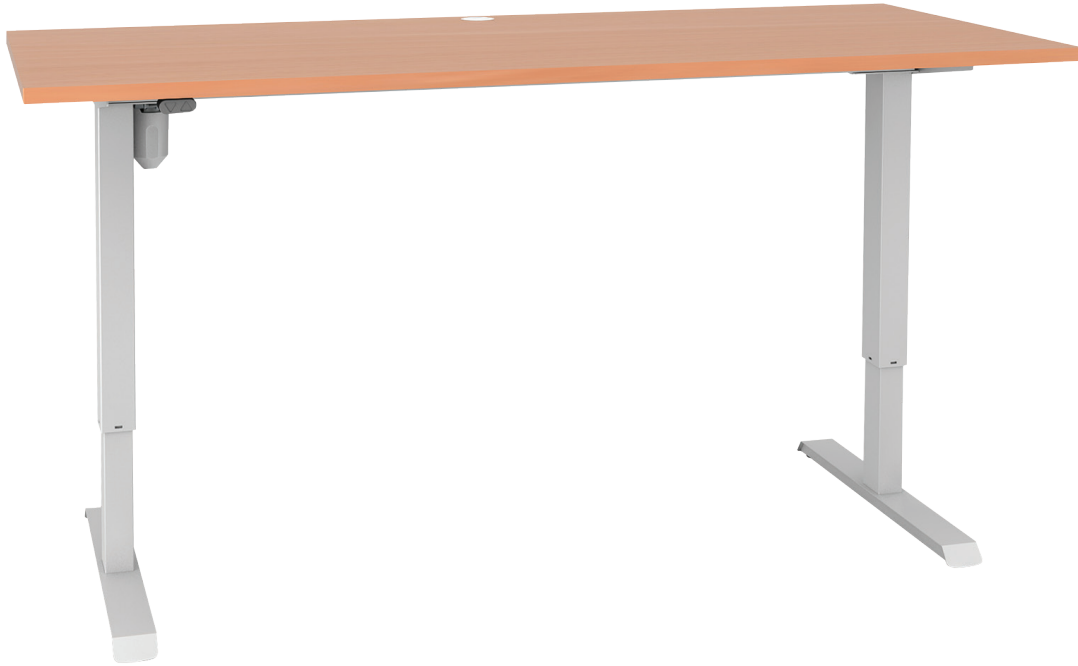

Drummond Electric Height Adjustable Desk

Product Features:

- Choose top in either warm white or beech
- Available in black, white or silver powder coated frame

Warranty: 5 years

Load Rating: 80kg

Code	Length	Depth	Height
335000	1200mm	700mm	690mm-1185mm
335001	1500mm	700mm	690mm-1185mm
335002	1800mm	700mm	690mm-1185mm