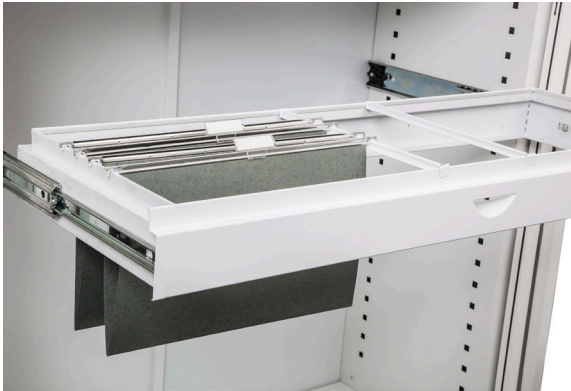

Tambour Door Cabinets Accessories

Available Accessories:

- 500mm deep shelf divider
- Roll out shelf
- Roll out suspension filing frame
- Planter box

Code	Description
310150	Roll out shelf - 900W
310151	Roll out shelf - 1200W
310154	Roll out suspension filing frame - 900W
310155	Roll out suspension filing frame - 1200W
310156	Shelf divider
310157	Planter box - 900W
310158	Planter box - 1200W