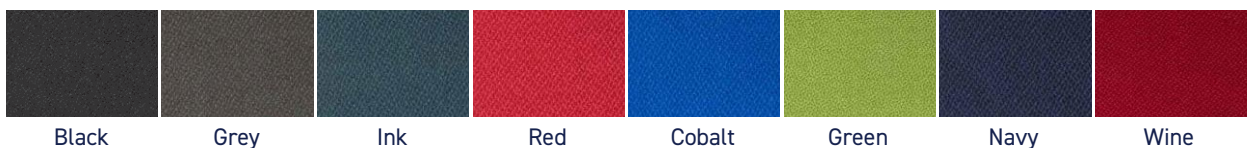

Dimensions:

Seat width: 450mm
Seat depth: 420mm
Seat height: 450mm
Back height: 400mm
Back width: 450mm

Warranty: 5 years

Weight Rating: 135kg